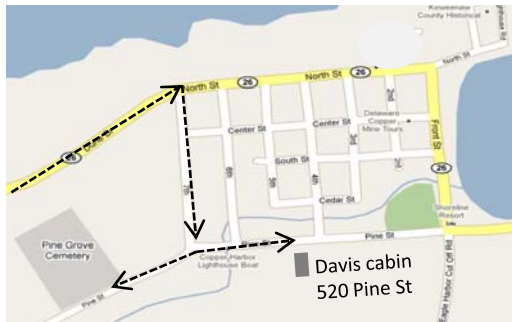

Pine Grove Cemetery, Eagle Harbor, Michigan

Eagle Harbor is approximately 35 miles north of Houghton.

Follow US-41 to Phoenix, MI. Turn onto M-26 to Eagle Harbor. At 7<sup>th</sup> street in Eagle Harbor, turn south – cemetery will be to the right at Pine Street, the cabin will be to the left on the south side of the street.

The Library is located at  
62 Isle Royale Street in Houghton